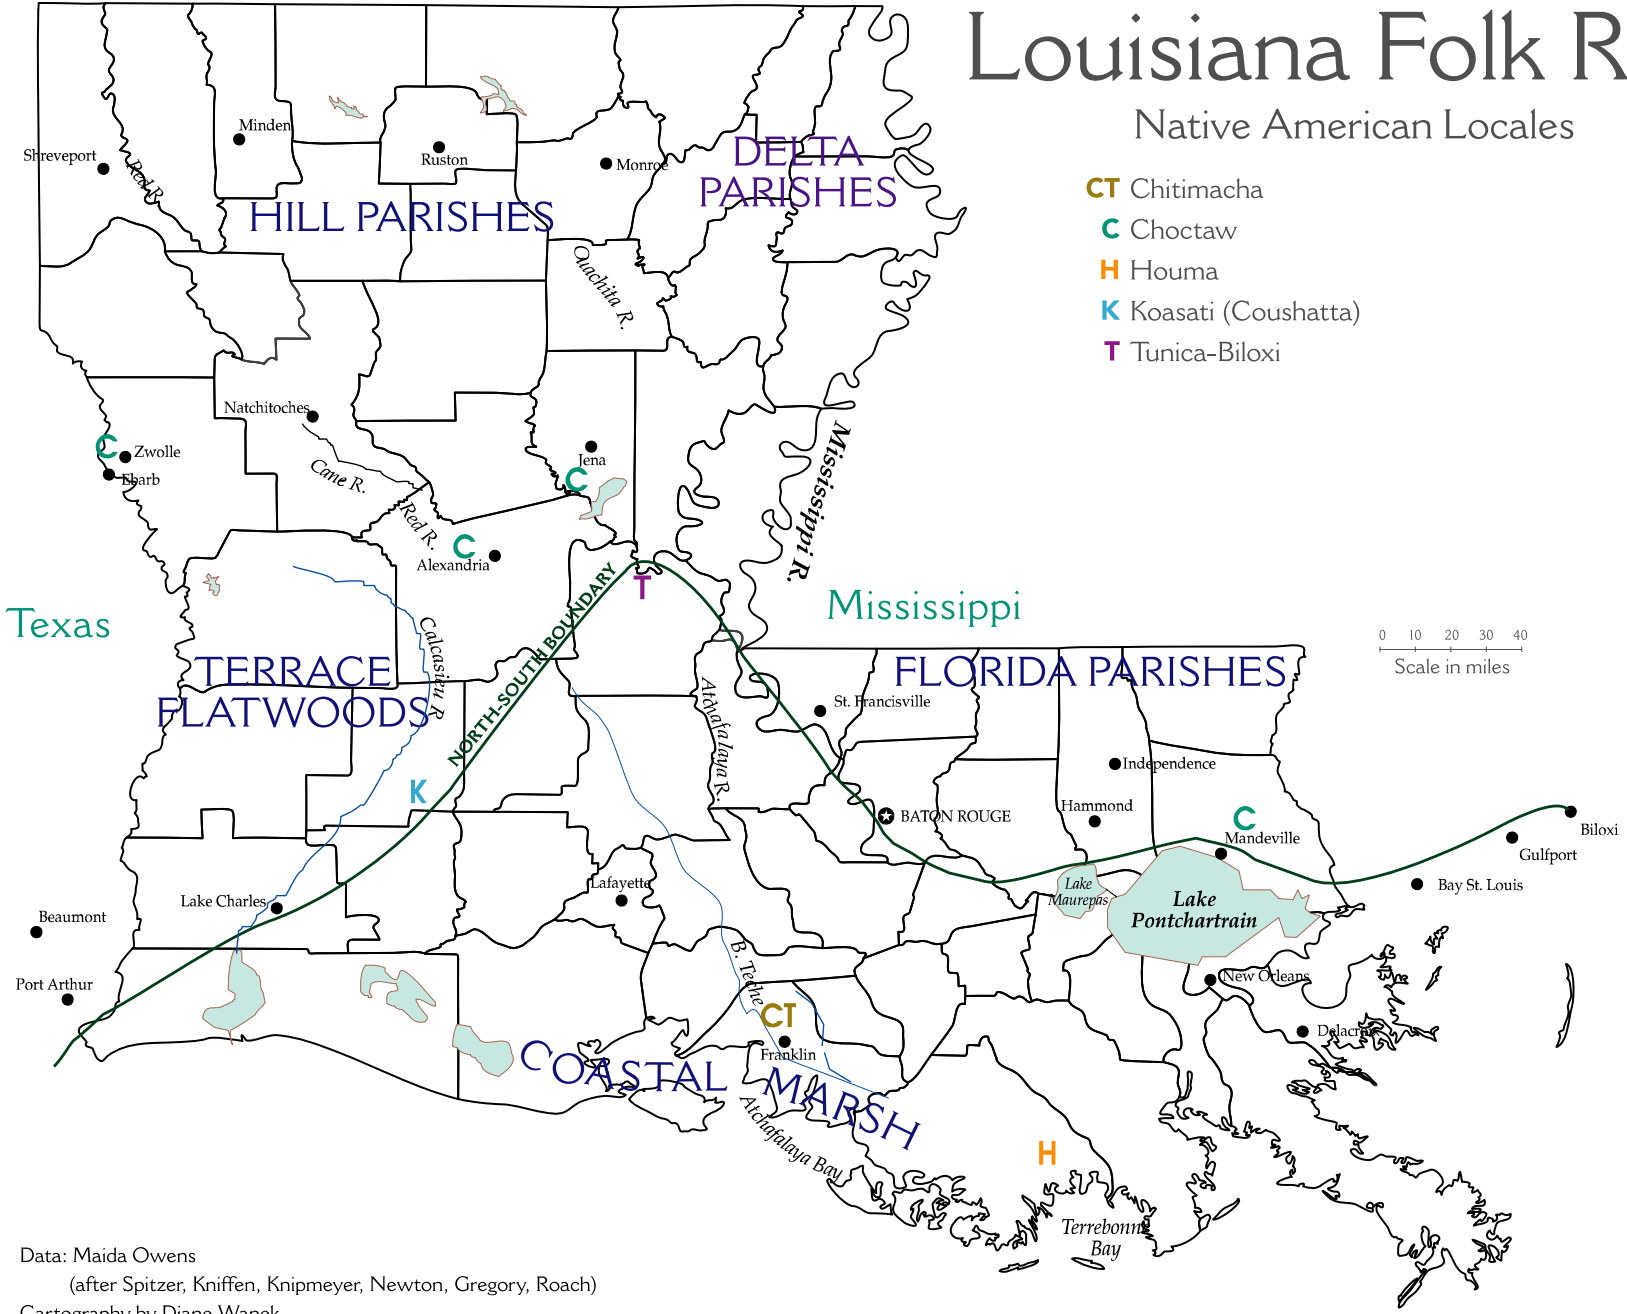

# Louisiana Folk Regions

## Native American Locales

- CT** Chitimacha
- C** Choctaw
- H** Houma
- K** Koasati (Coushatta)
- T** Tunica-Biloxi

Data: Maida Owens  
 (after Spitzer, Kniffen, Knipmeyer, Newton, Gregory, Roach)  
 Cartography by Diane Wanek